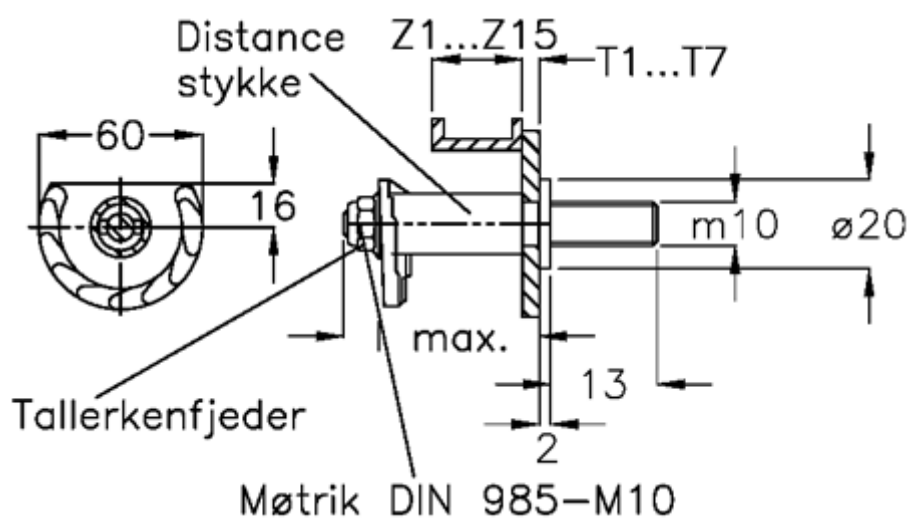

Data Sheet

Article number: 20895711

Description: E+G Door lock
GN 117-GB-T7-Z11

Measures

Cam thickness = 30-39